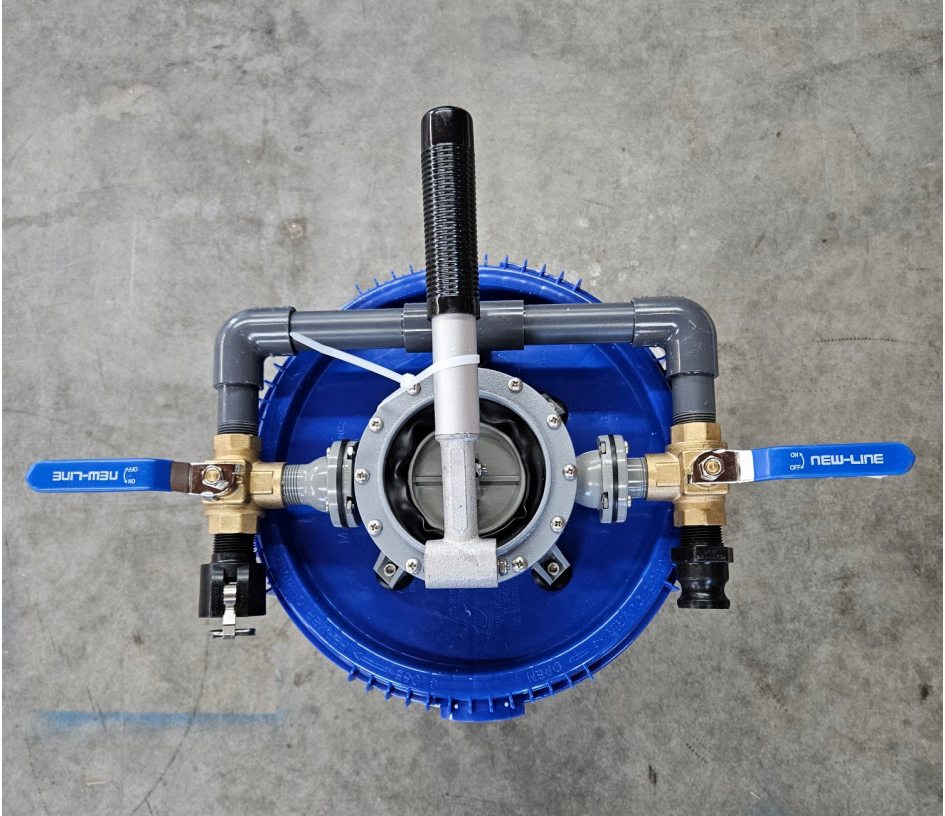

Rumen Fluid

“Extraction”

Valves In = Fluid In

LEARN MORE >>

Rumen Fluid
“Drenching”
Valves Out = Fluid Out

Drench-Mate®